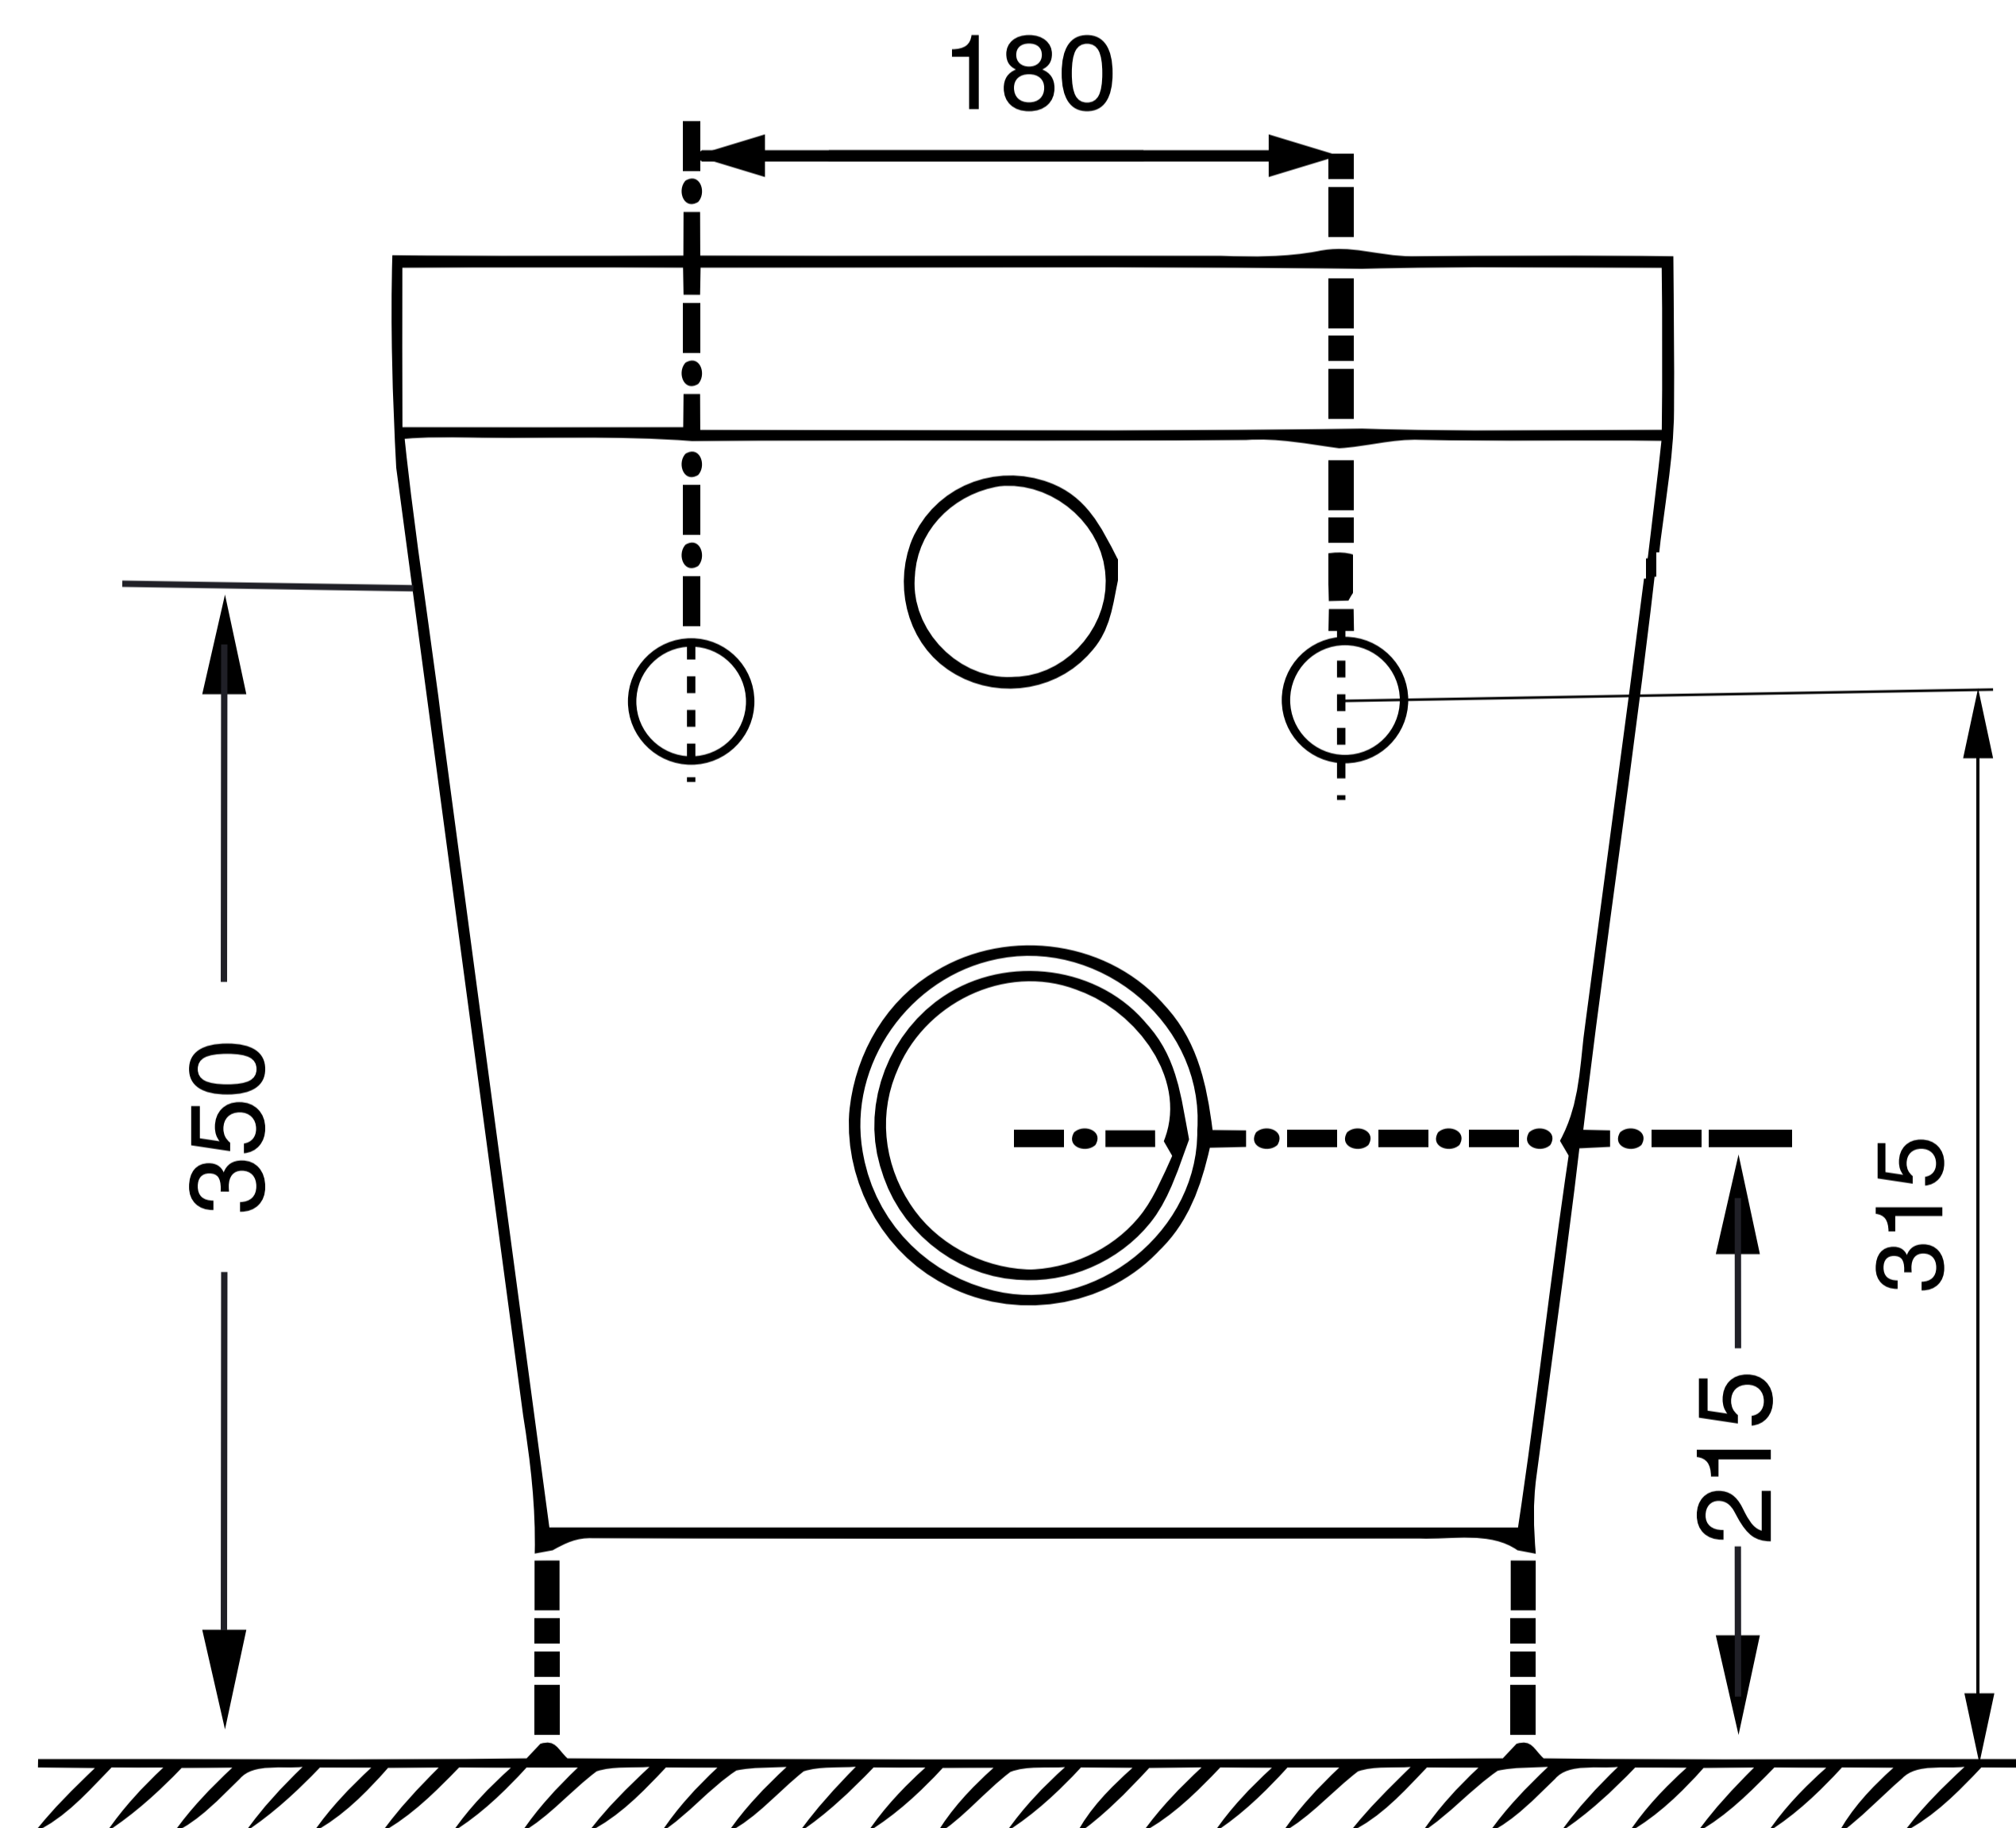

# Rimless WC With Slim UF Seat Cover

Product Code : 1843 J

## Technical Drawing

All dimension are in **mm**