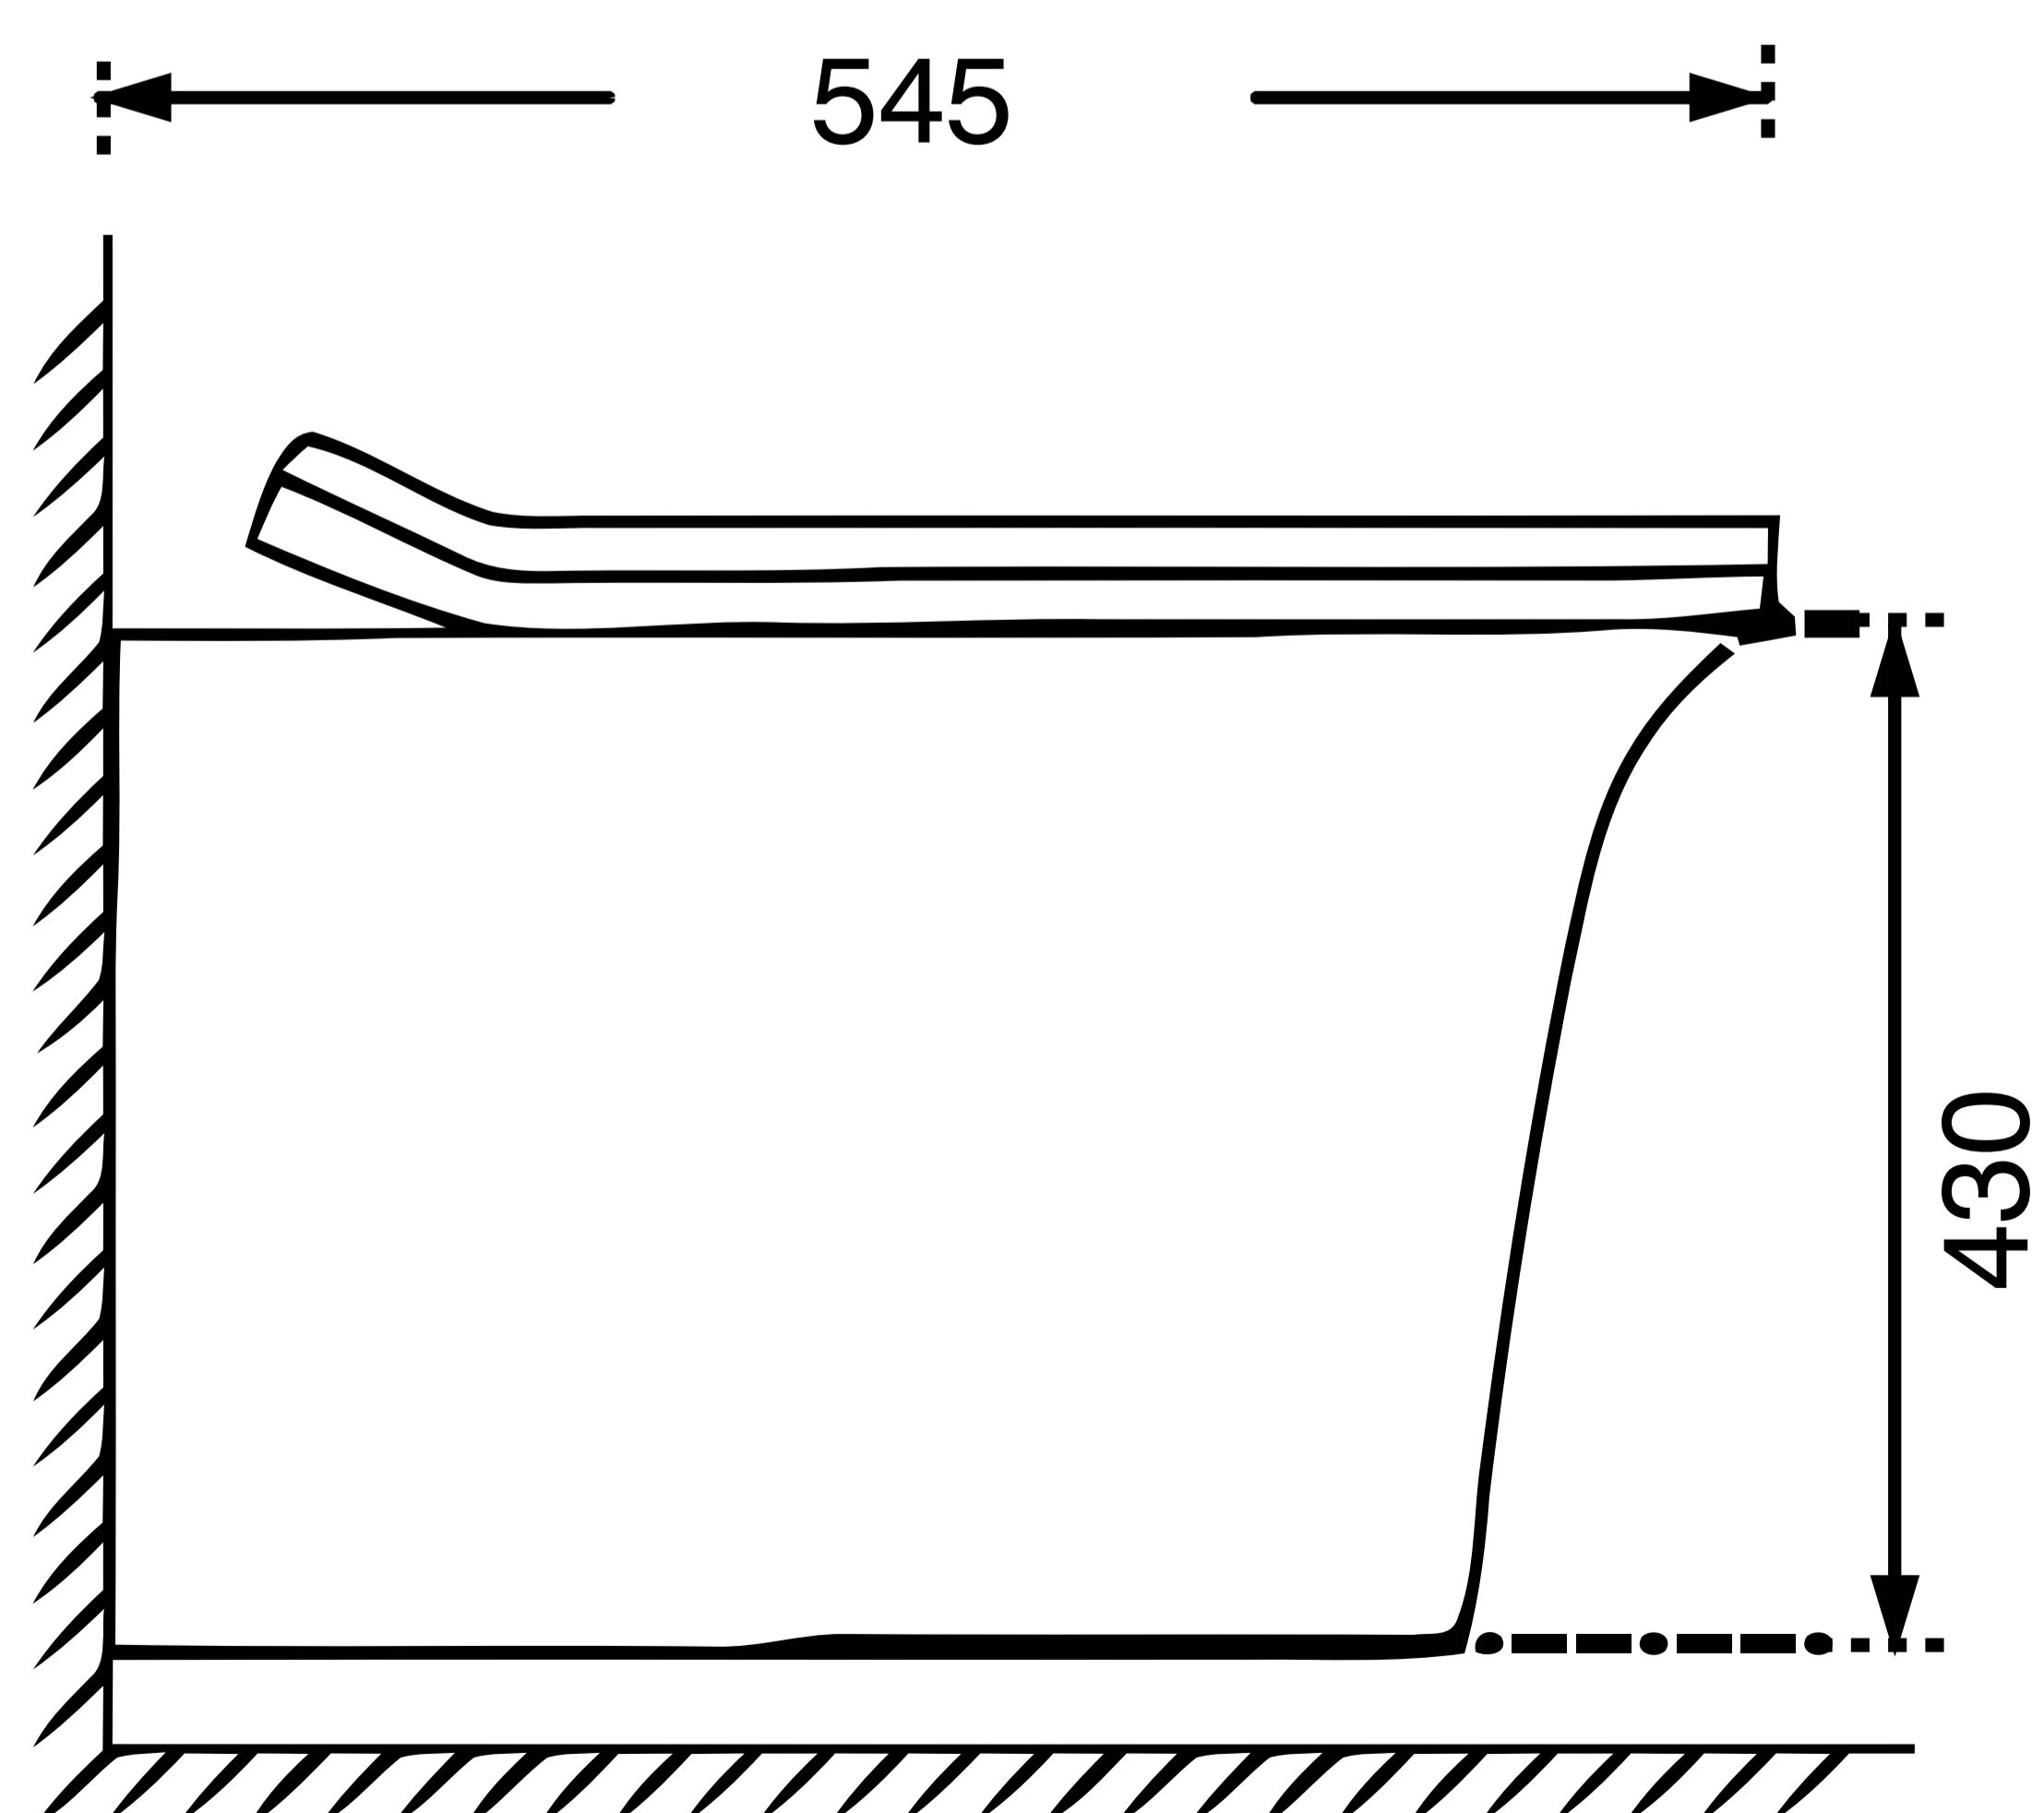

# Rimless WC With Slim UF Seat Cover

Product Code : 1843 J

## Technical Drawing

All dimension are in **mm**