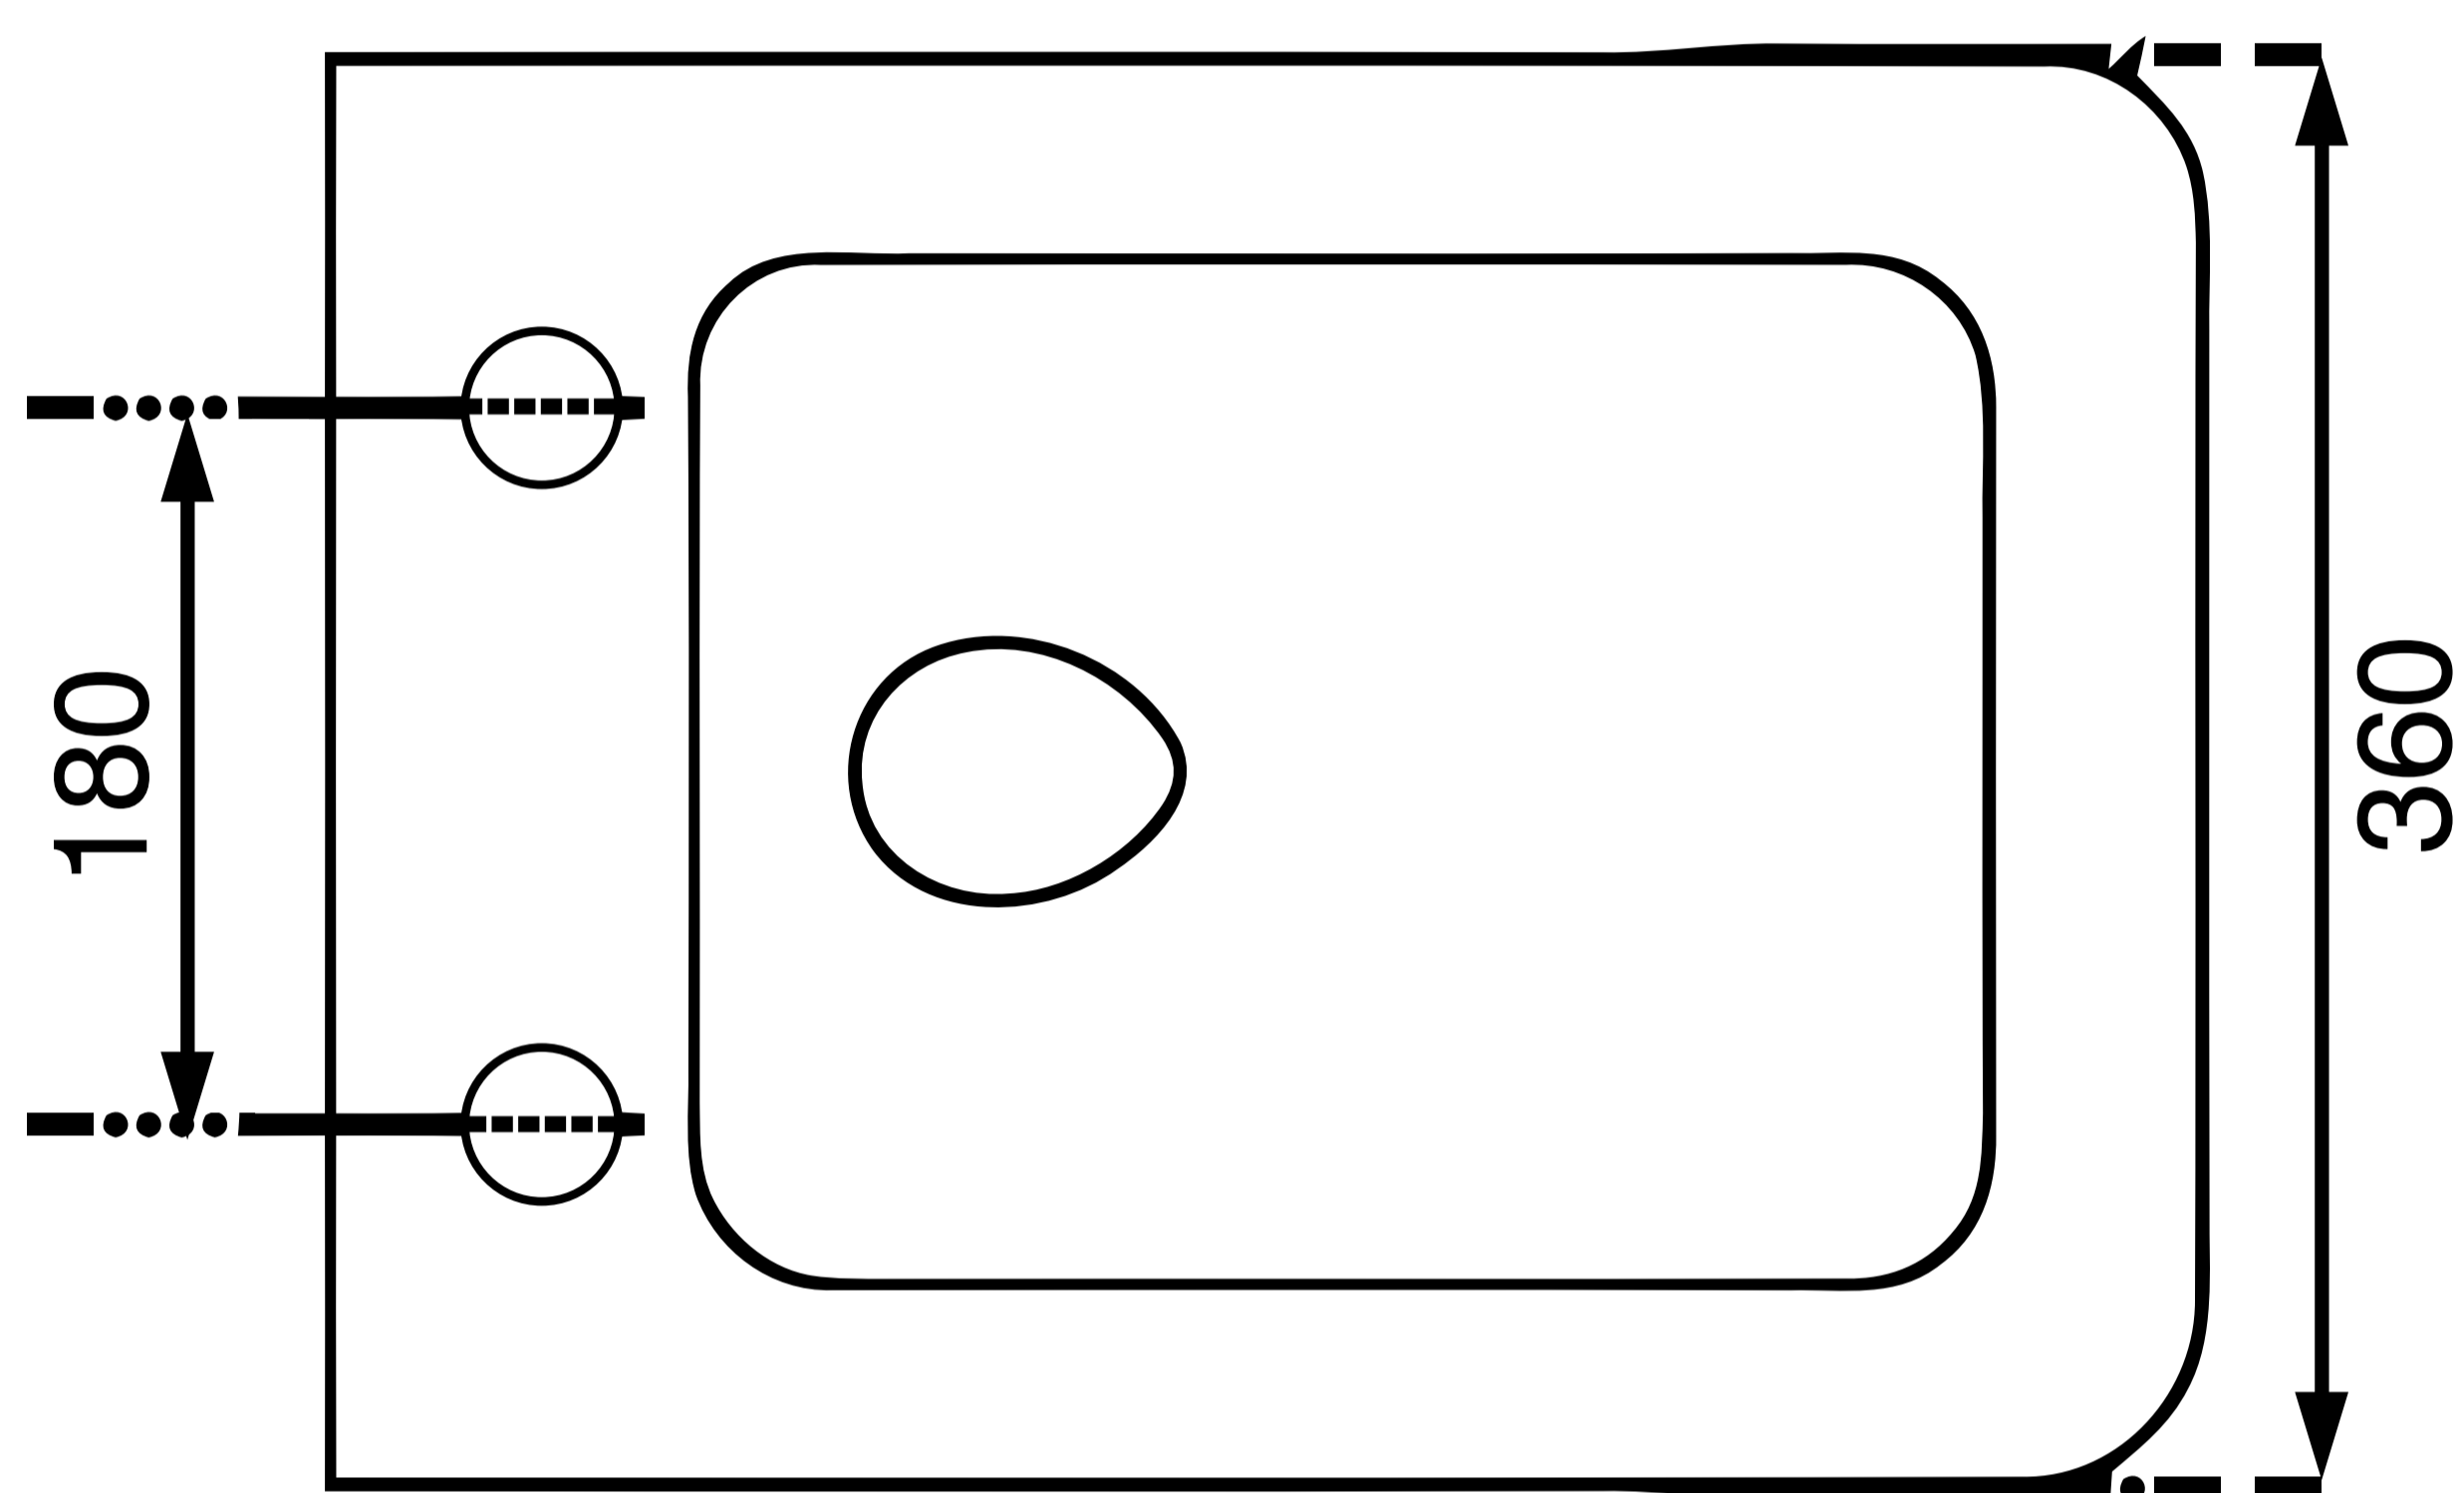

# Rimless WC With Slim UF Seat Cover

Product Code : 1843 J

## Technical Drawing

All dimension are in **mm**